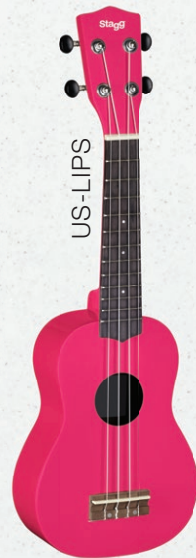

- Top: Sapele
- Back and sides: Sapele
- Neck: Mahogany
- Fingerboard: Composite walnut
- Fingerboard inlays: ABS dots
- Scale length: 382 mm (15»)
- Total length: 610 mm (24»)
- Machine heads: Metal with black buttons
- Strings: Aquila
- Included: Black nylon gigbag
- Finish: Natural

UC-TIKI MAIO

UC-TIKI MENA

Stagg | UC-TIKI HEWA

UScolor

Soprano Ukes with basswood top

- Top: Basswood
- Back and sides: Basswood
- Body length: 240 mm (9.3")
- Neck: Nato
- Headstock: Nato
- Neck and head length: 300 mm (12")
- Fingerboard: Composite walnut, 177 mm (7"), 12 frets
- Scale length: 349 mm (13.7")
- Bridge: Composite walnut
- Total length: 540 mm (21.3")
- Machine heads: Classical with plastic knobs
- Included: Nylon gigbag
- Tuning: GCEA