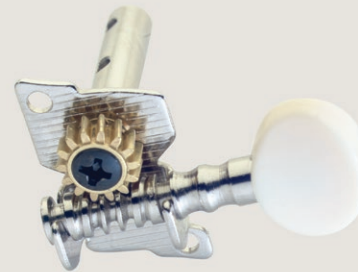

GCX-UKS GD
GCX-UKC GD
GCX-UKT GD
GCX-UKB GD

Stands

SUVM-A200BK

UVMH-WN OVA

SUVM-A100BK

Super Clamps

SCL-VH

Tuners

CTU-C1

CTU-C3

Spare Parts

SP-MHUK-CHC1

KU259

2L + 2R Machine heads for Ukulele

Open gear with white plastic knobs & standard single-hole post 1/4" dia. pegholes required

Stagg[®] Gets You Playing