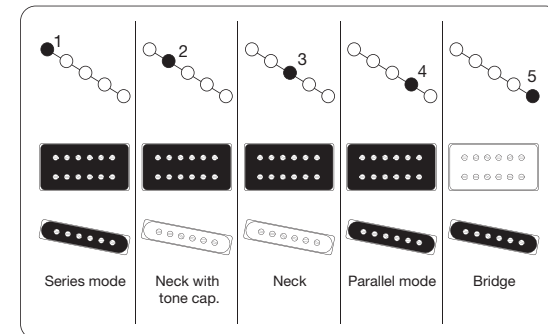

### Features

- > Solid Alder Body
- > Maple neck, with modern C shape
- > Vintage 3 saddles bridge
- > D'Addario strings
- > Retro pickups designed in USA
- > 5 unique sound settings

SVY CST BK