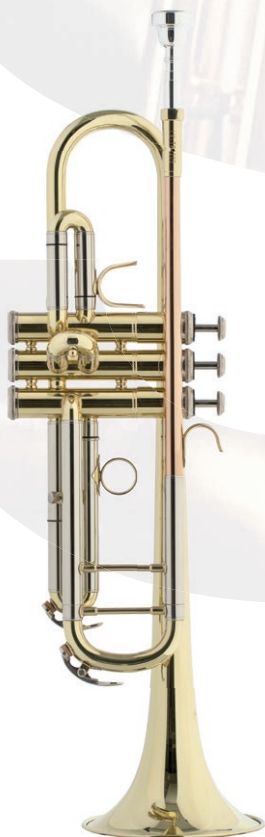

Soft Cases

Transport your trumpet securely and efficiently with this durable soft case featuring ergonomic backpack straps for extra comfort and stability.

SC-TP-BK

ABS Case

This durable ABS form-fitted case offers the ultimate protection for your trumpet.

ABS-TP